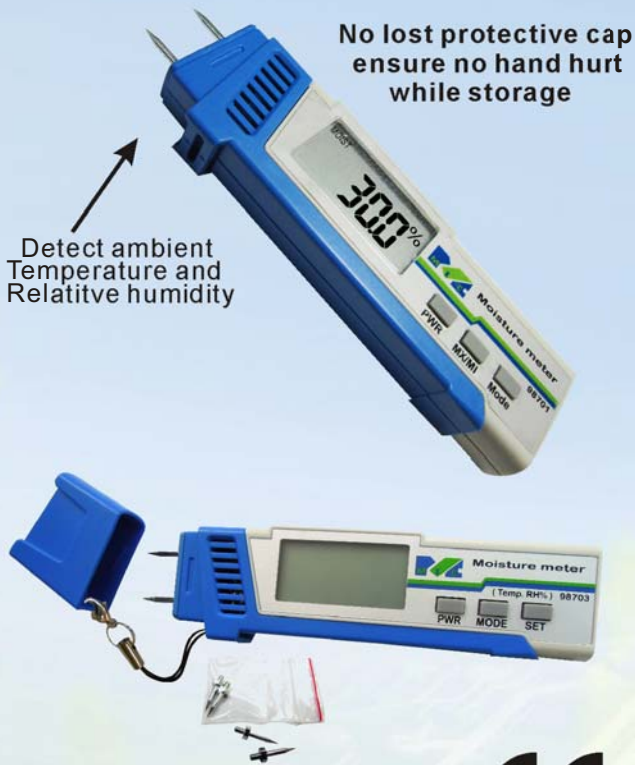

**PEN TYPE MOISTURE (PIN TYPE) METER (FOR WOOD)**

**NEW + PATENTED**

**Features**

- New and compact shape with NEW DESIGN patent
- Conveniently detect water content in wood object with pen type meter
- Distinguish from other moisture meters, MIC features monitor environment Temp and RH
- It measures wood moisture with quick response
- Model 98702 features measuring water content and ambient temperature
- Model 98703 features measuring ambient temperature relative humidity at the same time, a very useful tool for building and decoration
- 4 types wood species selectable for capturing accurate readings of wood
- Sensor tip (pin) numbers with two (2) pieces
- Smart storing sharp sensor pin in place for safety
- Big LCD display with high resolution
- Enable Auto power off and disable function
- Warranty in 2 years

**Standard accessories**

- Meter, Battery, Operation manual, strip, sensor cap, spare needles and paper box

**Application**

- Home inspectors' and restoration contractors' best tool

**Specifications**

Specifications/ Model no.	98701	98702	98703
Display		Digital large Size LCD	
Measuring range(Moisture)		2%~ 70% (Wood moisture)	
Accuracy		±1%	
Resolution		0.5% moisture	
Ambient Temperature	NO	YES	-10~50 (14~122°F)
Resolution	N/A	0.1°C /0.1°F	
Accuracy	N/A	± 1 °C / 2 °F	
Relative Humidity	NO	NO	10.0~90.0%RH
Resolution	N/A	N/A	0.1%RH
Accuracy	N/A	N/A	± 5%RH
Data hold	Data hold function freezes reading on display		
Power	CR2032 battery		
Low power indication	YES		
Weight	About 90 g ( battery included)		
Dimension	149 x 36 x 18 mm (L X W X H)		