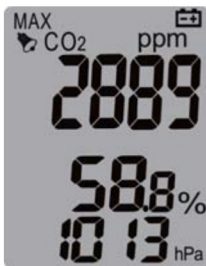

Parameters	Air, DP, WB Temp. ,RH%.CO₂ 98132SD
TWA.STEL	N/A
cfm/p, lps%	N/A
Interface	USB-Off ling logging memory 32,000 points
Meas.range	0-9,999ppm (Resolution 1ppm)
Temp.range	10.0~50.0°C
Resolution	1ppm,0.1°C/°F,0.1%RH
RH % Range	10%~90%RH
Accuracy	±1.0°C(Temperature) ±5% RH (At 25C) ± 75ppm ±5% of rdg (CO₂) 0~5000ppm , others unspecified