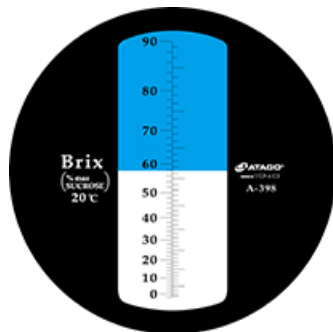

CLOSE

Hand Held Refractometer MASTER-500

MASTER-500 is 0-90% wide brix model of the MASTER-Series with heat resistant and Water resistant.

Specifications

Model	MASTER-500
Cat.No.	2363
Range	Brix : 0.0 to 90.0%
Minimum Scale	1.0%
Accuracy	±1.0%